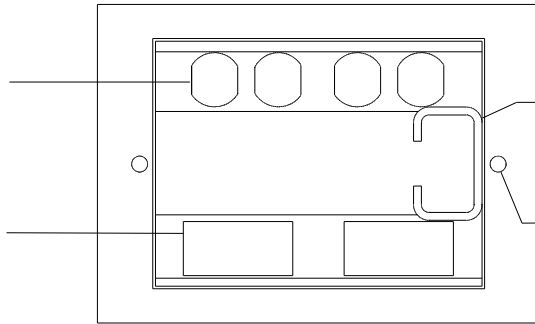

(2) DUPLEX OPENINGS
POWER

(2) DECORATOR OPENINGS
COMMUNICATION

PLAN VIEW

CABLE MANAGER
BRACKET

SELF FASTENING
BRACKET (2)

LID DETAIL

1" DIA GROMMETED
OPENING

END SECTION

WELLMARK ELECTRIC
PH: 519-650-4495
wellmarkelectric.com

MATERIALS: 16 GA STEEL - BOX AND LID FINISH TEXTURED BLACK
16 GA GALV. STEEL - REMOVABLE MODULES

NOTES: -FLOOR TILE CUT-OUT DIMENSIONS 6 1/8" X 9 3/16" TOLERANCE + 3/16" - 0"

TITLE

300CRL SERIES RAISED FLOOR BOX
CARPET RECESS LID

DIMENSIONS IN INCHES
UNLESS OTHERWISE SPECIFIED

SCALE NTS

REFERENCE

DR. BY MP

DATE 06 / 18

PART NO.