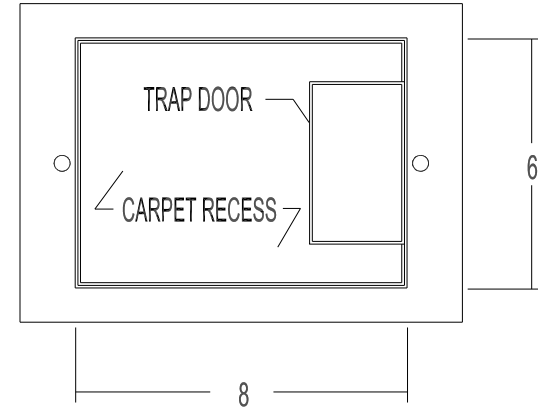

(2) DUPLEX OPENINGS
POWER

(2) DECORATOR OPENINGS
COMMUNICATION

PLAN VIEW

CABLE MANAGER
BRACKET

SELF FASTENING
BRACKET (2)

LID DETAIL

1" DIA GROMMETED
OPENING

END SECTION

WELLMARK ELECTRIC
PH: 519-650-4495
wellmarkelectric.com

MATERIALS: 16 GA STEEL - BOX AND LID FINISH TEXTURED BLACK
16 GA GALV. STEEL - REMOVABLE MODULES

NOTES: -FLOOR TILE CUT-OUT DIMENSIONS 6 1/8" X 9 3/16" TOLERANCE + 3/16" - 0"

TITLE

300CRL SERIES RAISED FLOOR BOX
CARPET RECESS LID

DIMENSIONS IN INCHES
UNLESS OTHERWISE SPECIFIED

SCALE NTS

REFERENCE

DR. BY MP

DATE 06 / 18

PART NO.