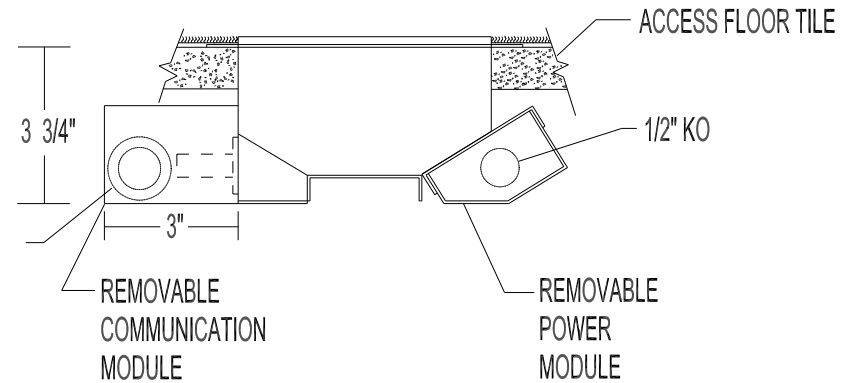

(2) DUPLEX OPENINGS
POWER

(2) DECORATOR OPENINGS
COMMUNICATION

PLAN VIEW

CABLE MANAGER
BRACKET

SELF FASTENING
BRACKET (2)

LID DETAIL

1" DIA GROMMETED
OPENING

END SECTION

WELLMARK ELECTRIC
PH: 519-650-4495
wellmarkelectric.com

MATERIALS: 16 GA STEEL - BOX AND LID FINISH TEXTURED BLACK
16 GA GALV. STEEL - REMOVABLE MODULES

NOTES: -FLOOR TILE CUT-OUT DIMENSIONS 6 1/8" X 9 3/16" TOLERANCE + 3/16" - 0"

TITLE

300CRL SERIES RAISED FLOOR BOX
CARPET RECESS LID

DIMENSIONS IN INCHES
UNLESS OTHERWISE SPECIFIED

SCALE NTS

REFERENCE

DR. BY MP

DATE 06 / 18

PART NO.