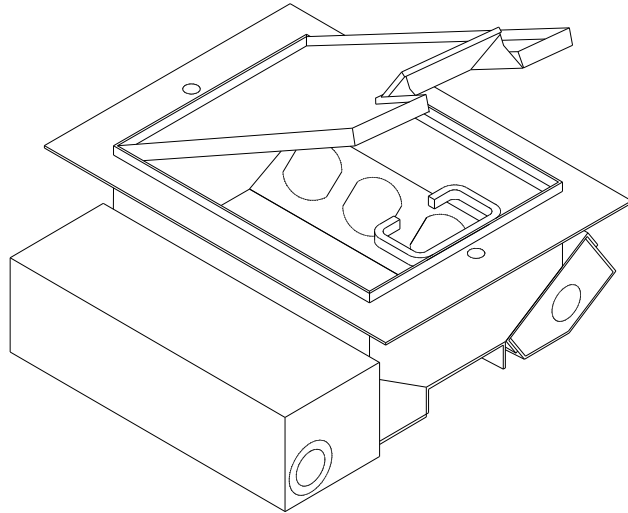

(2) DUPLEX OPENINGS
POWER

(2) DECORATOR OPENINGS
COMMUNICATION

PLAN VIEW

CABLE MANAGER
BRACKET

SELF FASTENING
BRACKET (2)

LID DETAIL

1" DIA GROMMETED
OPENING

END SECTION

WELLMARK ELECTRIC
PH: 519-650-4495
wellmarkelectric.com

MATERIALS: 16 GA STEEL - BOX AND LID FINISH TEXTURED BLACK
16 GA GALV. STEEL - REMOVABLE MODULES

NOTES: -FLOOR TILE CUT-OUT DIMENSIONS 6 1/8" X 9 3/16" TOLERANCE + 3/16" - 0"

TITLE

300CRL SERIES RAISED FLOOR BOX
CARPET RECESS LID

DIMENSIONS IN INCHES
UNLESS OTHERWISE SPECIFIED

SCALE NTS

REFERENCE

DR. BY MP

DATE 06 / 18

PART NO.