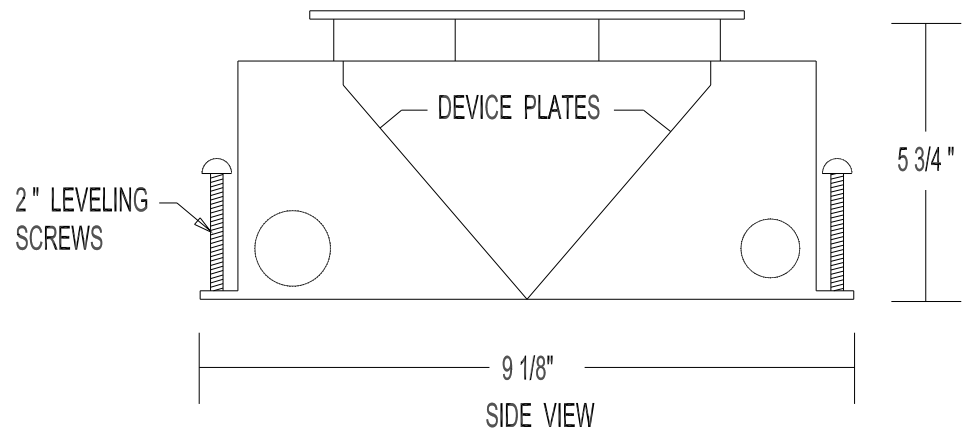

WELLMARK ELECTRIC
 PH: 519-650-4495
 wellmarkelectric.com

(2) DECORATOR OPENING COMMUNICATION (2) DUPLEX OPENING POWER

TOP VIEW INSIDE BOX

SIDE VIEW

MATERIALS: BOX- 16 GA. GALV. STEEL LID & SURROUND- 1/8" STAINLESS STEEL

NOTES: STANDARD KNOCKOUTS - 3/4" POWER 1" COMMUNICATION

TITLE

410RL SERIES CONCRETE FLOOR BOX

DIMENSIONS IN INCHES
 UNLESS OTHERWISE SPECIFIED

SCALE NTS

REFERENCE

DR. BY MP DATE 01 / 17

PART NO.