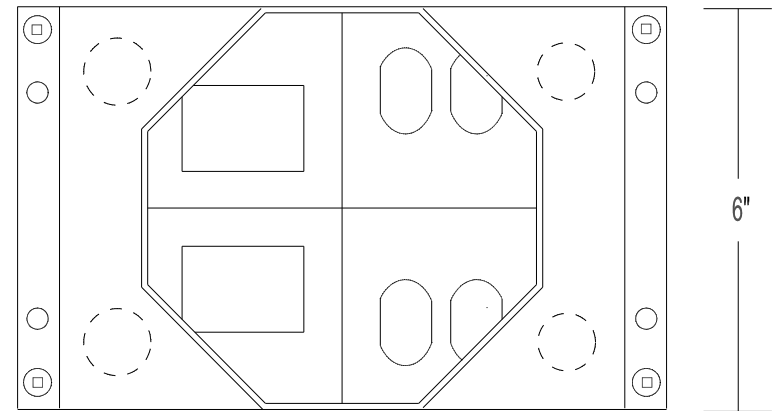

WELLMARK ELECTRIC
 PH: 519-650-4495
 wellmarkelectric.com

(2) DECORATOR OPENING COMMUNICATION (2) DUPLEX OPENING POWER

TOP VIEW INSIDE BOX

SIDE VIEW

MATERIALS: BOX- 16 GA. GALV. STEEL LID & SURROUND- 1/8" STAINLESS STEEL

NOTES: STANDARD KNOCKOUTS - 3/4" POWER 1" COMMUNICATION

TITLE

410RL SERIES CONCRETE FLOOR BOX

DIMENSIONS IN INCHES
 UNLESS OTHERWISE SPECIFIED

SCALE NTS

REFERENCE

DR. BY MP DATE 01 / 17

PART NO.