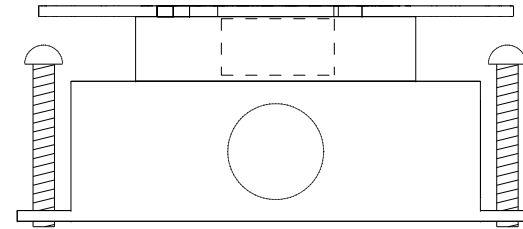

PLATE OPTIONS:  
STANDARD DUPLEX OPENING ( SHOWN )  
DECORATOR DUPLEX OPENING

LID ASSEMBLY HOLD  
DOWN SCREWS CONCEALED  
UNDER FLIP LID

5 1/2"

TOP VIEW

2 1/2"

6" X 4 5/8"

SIDE VIEW

WELLMARK ELECTRIC  
PH: 519-650-4495  
wellmarkelectric.com

MATERIALS: LID ASSEMBLY - 1/8" STAINLESS STEEL BOX - 16 GA GALVANIZED STEEL

NOTES: PLATE OPTIONS: DUPLEX SUFFIX PART NUMBER WITH "Y" AS SHOWN  
DECORATOR SUFFIX PART NUMBER WITH "X"

KNOCKOUTS: TWO SIDES (1) 1/2" TWO SIDES (1) 3/4" BOTTOM (2) 1/2"