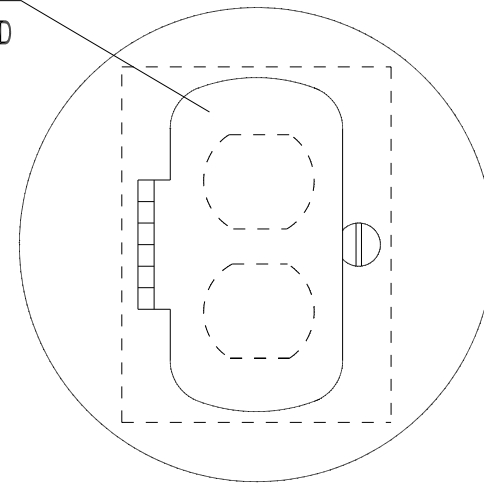

PLATE OPTIONS:  
STANDARD DUPLEX OPENING ( SHOWN )  
DECORATOR DUPLEX OPENING

LID ASSEMBLY HOLD  
DOWN SCREWS CONCEALED  
UNDER FLIP LID

5 1/2"

TOP VIEW

2 1/2"

6" X 4 5/8"

SIDE VIEW

WELLMARK ELECTRIC  
PH: 519-650-4495  
wellmarkelectric.com

MATERIALS: LID ASSEMBLY - 1/8" STAINLESS STEEL BOX - 16 GA GALVANIZED STEEL

NOTES: PLATE OPTIONS: DUPLEX SUFFIX PART NUMBER WITH "Y" AS SHOWN  
DECORATOR SUFFIX PART NUMBER WITH "X"

KNOCKOUTS: TWO SIDES (1) 1/2" TWO SIDES (1) 3/4" BOTTOM (2) 1/2"

TITLE

440 SERIES CONCRETE FLOOR BOX

DIMENSIONS IN INCHES  
UNLESS OTHERWISE SPECIFIED

SCALE NTS

REFERENCE

DR. BY MP

DATE 01 / 17

PART NO. 440S-C/Y ( DUPLEX )